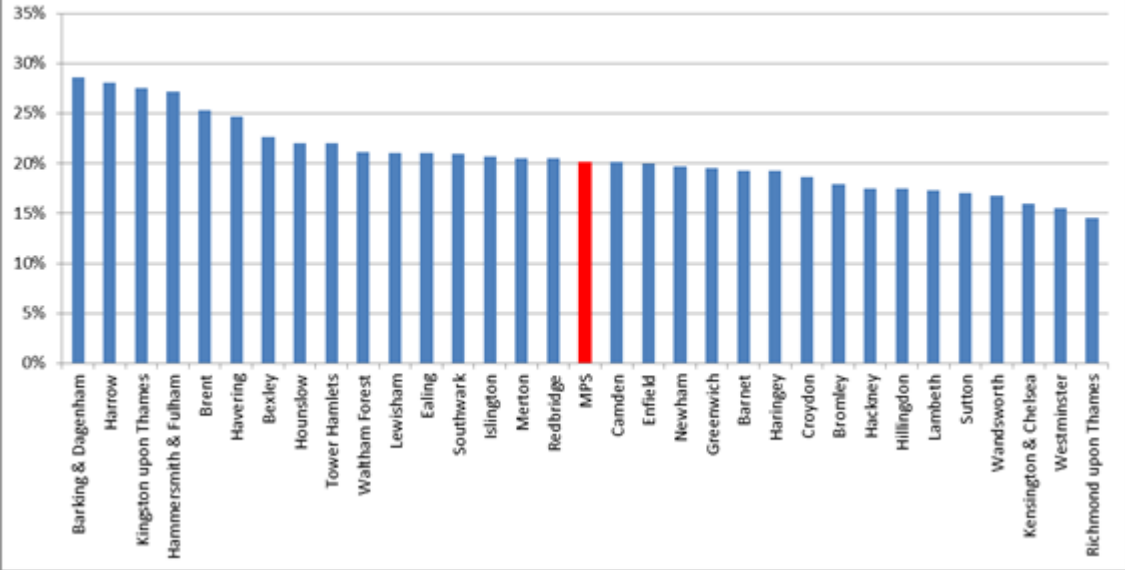

MPS Borough SD rates - June '14